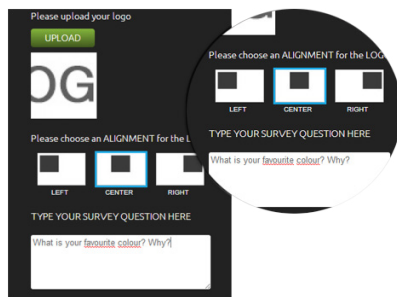

Easy-to-Use Interface

No Programming Skills needed. Code is generated for simple embedding.