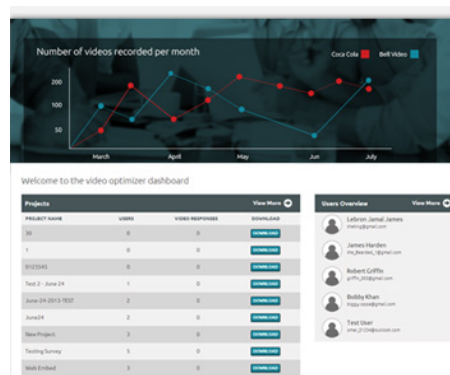

Customize Look & Feel
Easily customize your
survey look & feel

Survey Results & Reporting
Access real-time results, and
quickly create reports

Multi-mode Survey Development
Deploy your surveys online,
offline or on mobile

VID-OE

Record videos directly onto your website or application. Effortlessly add VID-OE to collect video Open-ends in your surveys

EXPLORE VID-OE'S AMAZING FEATURES

Easy-to-Use Interface

No Programming Skills needed. Code is generated for simple embedding.

Video Open-End Surveys

Use VID-OE to collect more interactive respondent feedback

Live Builder

See what your project looks like as you build it

Account Management

Keep track of your team. Quickly add, update, and assign projects.